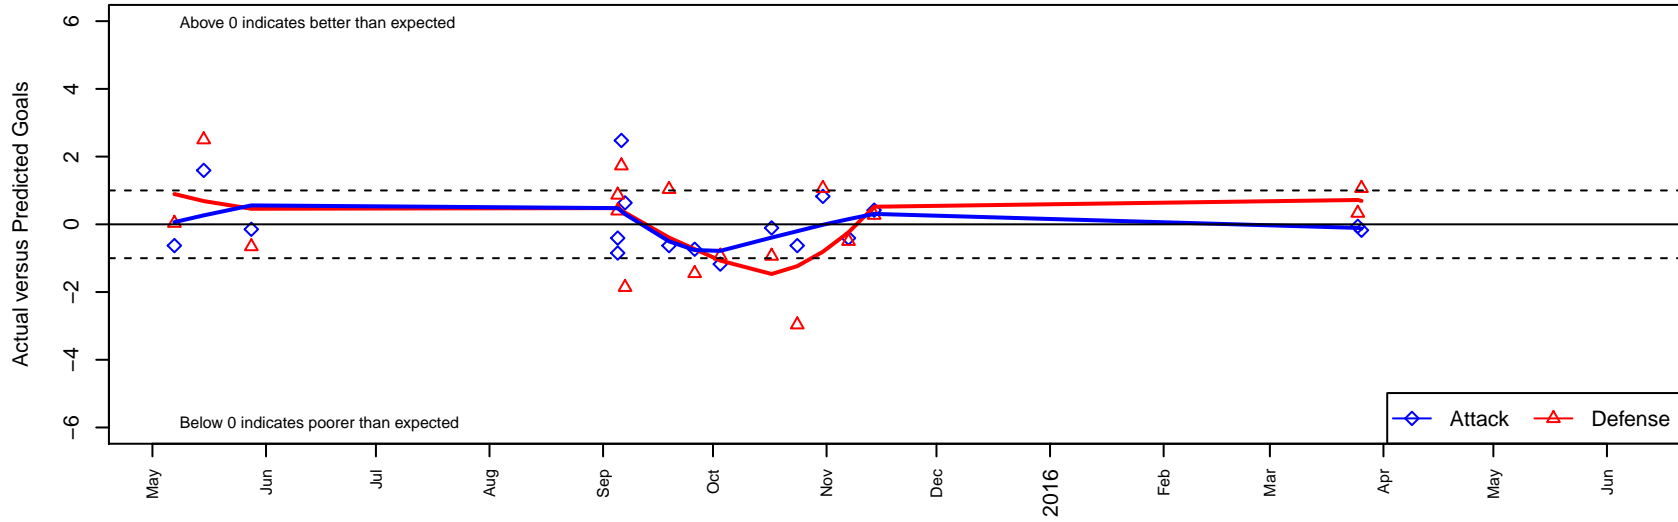

Fusion FC 2001B

Fusion FC
 , BC
 B01 total strength=1411
 attack=8.31 defense=8.31
 fall league = BCSPL 2001 U14
 spr league = Spr BCSPL 2001 U15
 notes= Intake in 2013-14

alt names used:
 Fusion FC
 Fusion FC

Venues played:
 2015 Spr BCSPL 2001 U15
 2015 Labor Day Cup BU15 Gold
 2015 BCSPL 2001 U14
 2015 Whitecaps Invitational U15

Fusion FC 2001B
 Dots are actual minus expected GF (blue circles) and GA (red triangles).
 Blue line is smoothed change in attack strength. Red is smoothed change in defense strength.

**attack and defense variance (black dot)
relative to other teams
and top 10 in region**

**attack and defense rating
relative to others at age
and all opponents in last 13 months**

**attack and defense rating
relative to other teams
and all opponents in last 13 months**

Performance relative to 13 month average

average number of goals per game relative to expected

Performance relative to 13 month average

average number of goals per game relative to expected

lot. A=Neither has attack advantage, B=Opponent has both attack and defense advantage, C=Opponent has both attack and defense disadvantage, D=Both have